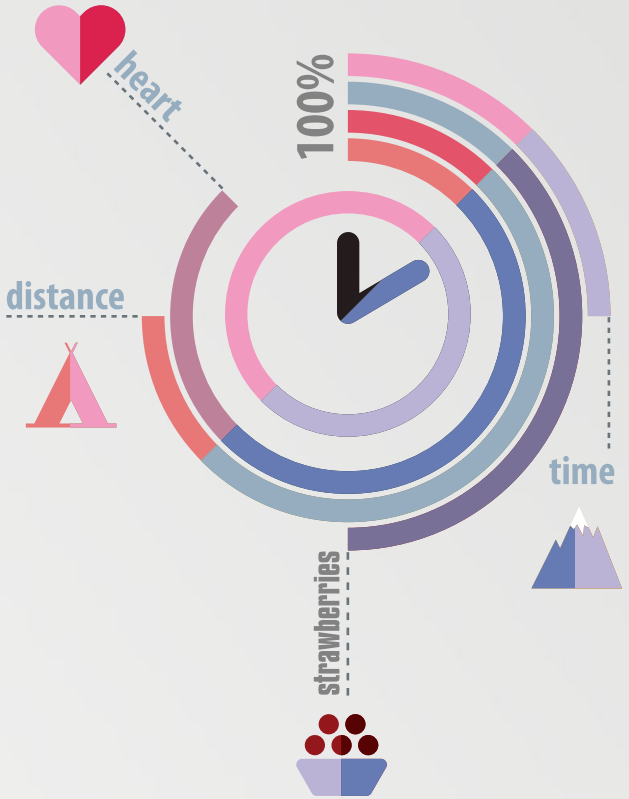

XFD8

Adjustable ruffle slip
XS-XL

XFS7

Bandeau, removable pads
XS-XL

XFD7

Ruffle slip
XS-XL

8

#bluedream