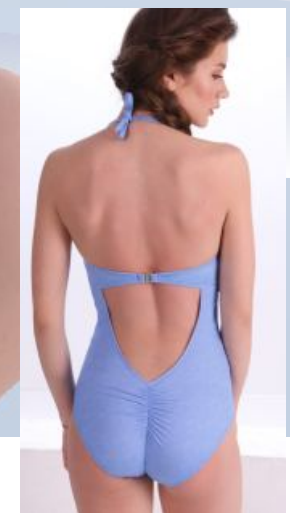

SUMMER
HOLIDAYS

XF26

Triangle
XS-XL

XF28

One piece,
gradual cups
S-XLB, S-LC

12

13

#foamparty